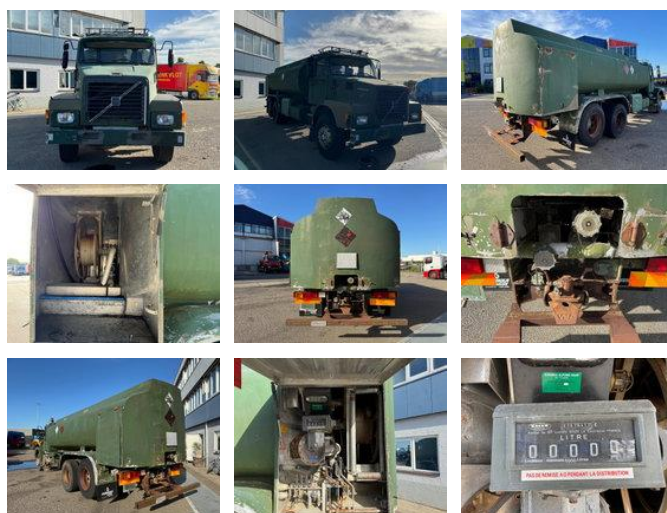

## Volvo N 10 6X4 Robson-Drive + TANK 14.000 LITER

### Ogólna charakterystyka

Cena	€ 16.750
Marka	Volvo
Model	N 10
Podkategoria	Cysterna
Odczyt licznika	231.362km
Rok budowy	1987
Data pierwszej rejestracji	23-07-1987
Kolor	Zielony
Stan	Używany
Paliwo	Diesel
Klasa emisji	Euro 0
Odniesienie	RHT20717

# Volvo N 10 6X4 Robson-Drive + TANK 14.000 LITER

## Opis

Superstructure Construction year: 1987 Tank capacity: 14000 liters = Dealer information = We do our best to present the data as accurately as possible; however, no rights can be derived from this data. We can also arrange financing for you within the Netherlands.