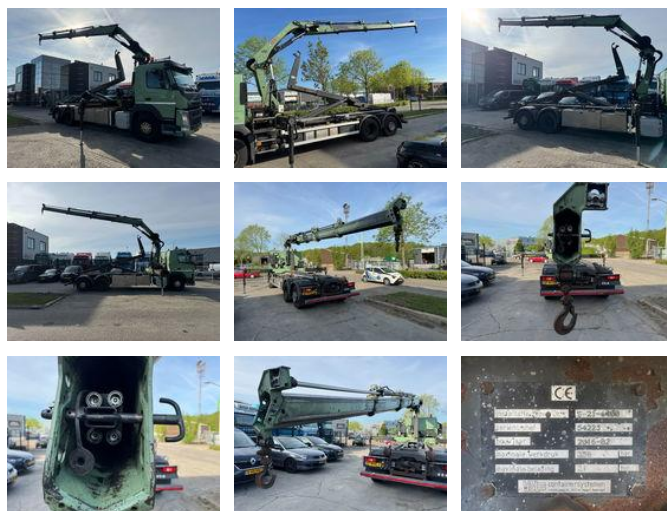

RH TRUCKS

trucks, trailers and machinery

Volvo FM 370 6X2 VDL 21T + HIAB 211 + REMOTE CONTROL

Ogólne cechy

Marka	Volvo
model	FM 370
Podkategoria	Ciężarówka z dźwigiem
containerSystemType	hook
licencePlate	47-BHK-9
Przebieg	442.954km
Rok budowy	2016
firstRegistrationDate	15-07-2016
Kolor	bodyColour.green
Stan	Używane
energyType	energyType.diesel
emissionsClass	Euro 6
advertiserObjectReference	VO775870-K
ceMarking	Tak

Właściwości

Masa własna	14.820kg
payloadWeight	13.180kg
GVW	28.000kg
length	928cm

width	255cm
cabin	No
identificationVin	YV2X922C8GB775870
engineDisplacement	10.837cc

Volvo FM 370 6X2 VDL 21T + HIAB 211 + REMOTE CONTROL

Specyfikacje techniczne

numberOfAxles	3
shortAxleConfiguration	6x2
transmissionType	transmissionType.automatic
power	278kw

Opis

VIDEO AVAILABLE

accessories

- Anti-lock braking system
- Air conditioning
- Aluminium fuel tank
- Central locking
- Cruise control
- Electrically operated windows
- Toolbox
- Refrigerator
- Air horn
- Fog lights
- PTO
- Radio/CD player
- Coupling
- Heavy duty engine brake
- Spotlights
- Visor
- Anti-lock braking system
- Electrically adjustable door mirrors
- Power take-off (PTO)
- Remote central locking