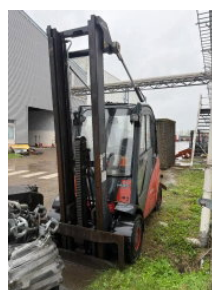

RH TRUCKS

trucks, trailers and machinery

Linde H35D H35D

Ogólna charakterystyka

| | |
|----------------|---------------|
| Cena | € 4.950 |
| Marka | Linde |
| Podkategoria | Wózek widłowy |
| Rok budowy | 2004 |
| Stan | Używany |
| Paliwo | Diesel |
| Odniesienie | RHT/LILI04449 |
| Oznakowanie CE | I |

Właściwości

Numer seryjny

H2X393R04449

Typ maszty

Dupleks

Linde H35D H35D

Opis

We do our best to present the data as accurately as possible; however, no rights can be derived from this data. We can also arrange financing for you within the Netherlands.