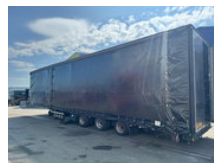

Dinkel DSAM37200 3 AXLE BPW - LIFTED ROOF - WIDTH EXTENDABLE

Ogólne cechy

Cena € 10.950

Marka Dinkel

Podkategoria Plandeka-firana

licencePlate OR-74-TL

Rok budowy 2009

firstRegistrationDate 30-10-2009

Kolor Czarny

Stan Używane

advertiserObjectReference RHT / DID17119

Właściwości

Masa własna 7.940kg

payloadWeight 29.260kg

GVW 37.200kg