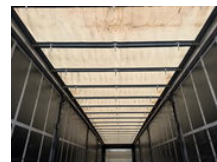

Dinkel DSAM37200 3 AXLE BPW - LIFTED ROOF - WIDTH EXTENDABLE

Ogólne cechy

Cena € 10.950

Marka Dinkel

Podkategoria Plandeka-firana

licencePlate OR-74-TL

Rok budowy 2009

firstRegistrationDate 30-10-2009

Kolor Czarny

Stan Używane

advertiserObjectReference RHT / DID17119

Właściwości

Masa własna 7.940kg

payloadWeight 29.260kg

GVW 37.200kg