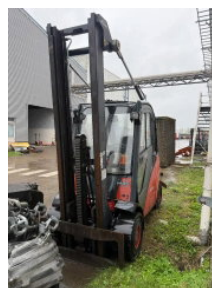

RH TRUCKS

trucks, trailers and machinery

Linde H35D H35D

Características generales

Precio	€ 4.950
Marca	Linde
Subcategoría	Carretilla elevadora
Año de construcción	2004
Condición	Usado
Combustible	Diesel
Marcado CE	Y

Propiedades

Número de serie

H2X393R04449

Tipo de mástil

Dúplex

Linde H35D H35D

Descripción

Year of manufacture: 2004 = Dealer information = We do our best to present the data as accurately as possible; however, no rights can be derived from this data. We can also arrange financing for you within the Netherlands.