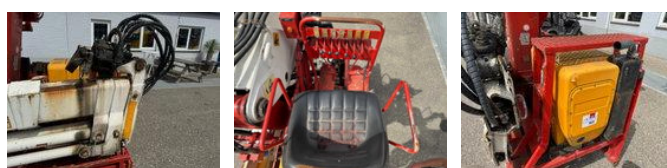

RH TRUCKS

trucks, trailers and machinery

Hiab R-165-F1 R-165-F1 + HATZ DIESEL ENGINE

Características generales

Precio € 5.950

Marca Hiab

Subcategoría Brazo de grúa

Año de construcción 1998

Fecha de primera inscripción 01-01-1998

Condición Usado

Combustible Diesel

Referencia RHS10130

Marcado CE Y

Propiedades

Número de serie

97-1119