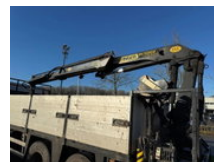

RH TRUCKS

trucks, trailers and machinery

Volvo FM 12.340 6X2 - EURO 3 + PALFINGER PK15002 + LIFT/STEERING AXLE

General features

Price	€ 12.950
Brand	Volvo
Model	FM 12.340
Subcategory	Crane truck
Licence plate	BL-DZ-23
Odometer reading	494.772km
Construction year	2001
Date of first registration	08-08-2001
Color	White
Condition	Used
Fuel	Diesel
Emission class	Euro 3
Reference	BL-DZ-23
CE marking	Yes

Characteristics

Empty weight	12.960kg
Load capacity	14.040kg
GVW	27.000kg

Length	910cm
Width	252cm
Cabin	No
Cylinder contents	12.130cc

Volvo FM 12.340 6X2 - EURO 3 + PALFINGER PK15002 + LIFT/STEERING AXLE

Technical specifications

Number of axes	3
Axis configuration	6x2
Transmission	Manual
Engine output	340hp

Description

= Additional options and accessories = - Electrically adjustable door mirrors - Remote central locking = Remarks = VIDEO AVAILABLE = Dealer information = We do our best to present the data as accurately as possible; however, no rights can be derived from this data. We can also arrange financing for you within the Netherlands.