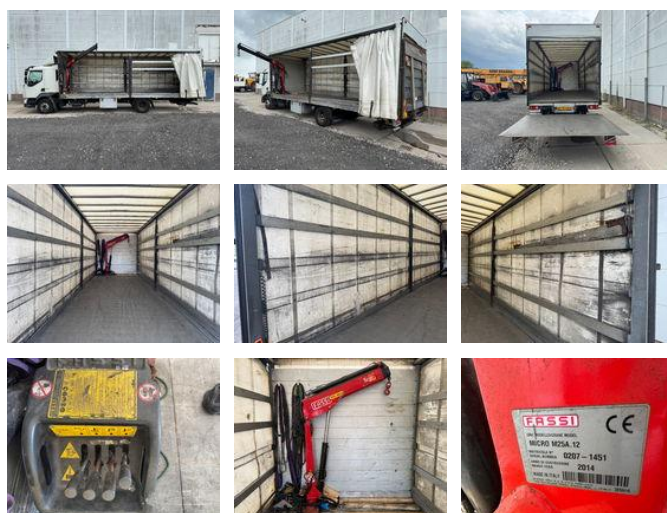

RH TRUCKS

trucks, trailers and machinery

Volvo FL 250 4X2 EURO 6 + FASSI MICRO M25A.12

General features

Price	€ 15.950
Brand	Volvo
Model	FL 250
Subcategory	Sliding curtain
Odometer reading	686.384km
Construction year	2014
Date of first registration	29-04-2014
Color	White
Condition	Used
Fuel	Diesel
Emission class	Euro 6
Reference	RHT VO689734

Characteristics

Empty weight	7.919kg
Load capacity	8.081kg
GVW	16.000kg
Cabin	No

Serial number

YV2T0X1A4EB689734

Cylinder contents

7.698cc

Volvo FL 250 4X2 EURO 6 + FASSI MICRO M25A.12

Technical specifications

Number of axes	2
Axis configuration	4x2
Transmission	Automatic
Engine output	188kw

Description

VIDEO AVAILABLE CRANE: FASSI MICRO M25A.12

Accessories

- Automatic
- Anti-lock braking system
- Air conditioning
- Central locking
- Cruise control
- Roof spoiler
- Electrically operated windows
- Toolbox
- Radio/CD player
- Heavy duty engine brake
- Visor
- Anti-lock braking system
- Electrically adjustable door mirrors
- Remote central locking