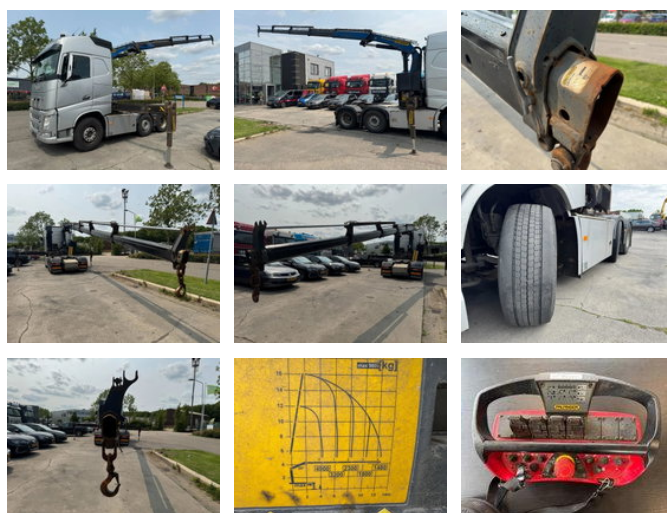

RH TRUCKS

trucks, trailers and machinery

Volvo FH 460 6X2 PALFINGER 23001 + REMOTE CONTROL

General characteristics

Price	€ 54.950
Brand	Volvo
Model	FH 460
Subcategory	Crane truck
Meter reading	710.047km
Year of construction	2016
Date of first registration	04-01-2016
Colour	Silver
Condition	Used
Fuel	Diesel
Emission class	Euro 6
Reference	VO782262-K

Properties

Single weight	12.690kg
Load capacity	14.810kg
GVW	27.500kg
Cabin	Sleeping cabin

Serial number

YV2RTYOC3FA782262

Cylinder capacity

12.777cc

Volvo FH 460 6X2 PALFINGER 23001 + REMOTE CONTROL

Technical specifications

Number of axes	3
Axis configuration	6x2
Transmission	Automatic
Assets	460hp

Description

= Additional options and accessories = - Remote central locking - Sleeping cabin - Transmitting equipment = Remarks = VIDEO AVAILABLE = Dealer information = We do our best to present the data as accurately as possible; however, no rights can be derived from this data. We can also arrange financing for you within the Netherlands.