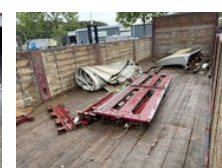

RH TRUCKS

trucks, trailers and machinery

Scania LB141 V8 141 V8 - 6X2 - BOX 7,35 METER

General features

Price € 19.950

Brand Scania

Model LB141 V8

Subcategory Drop side

Odometer reading 751.227km

Construction year 1977

Date of first registration 03-05-1977

Condition Used

Fuel Diesel

Emission class Euro 0

Reference SC223327

Characteristics

Empty weight 9.780kg

Load capacity 15.220kg

GVW 25.000kg

Cabin Sleeper cabin