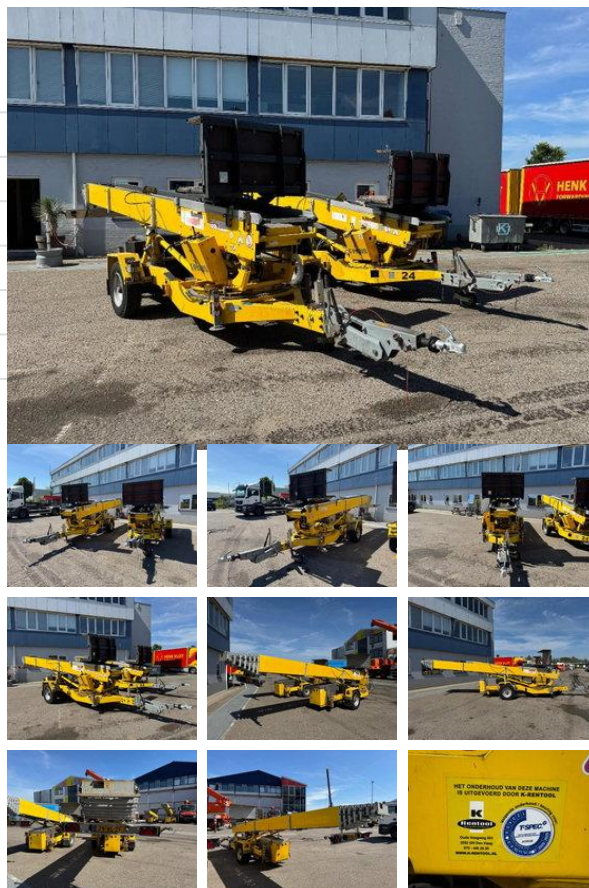

Paus 37WH 37WH - 37 METER / 300 KG - TÜV UNTILL 07/2027

General characteristics

Price	€ 18.950
Brand	Paus
Subcategory	Work platform
License plate	79-WL-ZF
Year of construction	2015
Date of first registration	28-04-2015
Condition	Used
Reference	RHT20806

Properties

Single weight	3.100kg
Load capacity	100kg
GVW	3.200kg
Width	190cm
Serial number	W09502135F5P06890

Technical specifications

Number of axes	1
----------------	---

Description

Superstructure Construction year: 2015 Crane Meter capacity: 37 m Capacity kilo: 300 kg = More information = Tipper: Back = Dealer information = We do our best to present the data as accurately as possible; however, no rights can be derived from this data. We can also arrange financing for you within the Netherlands.