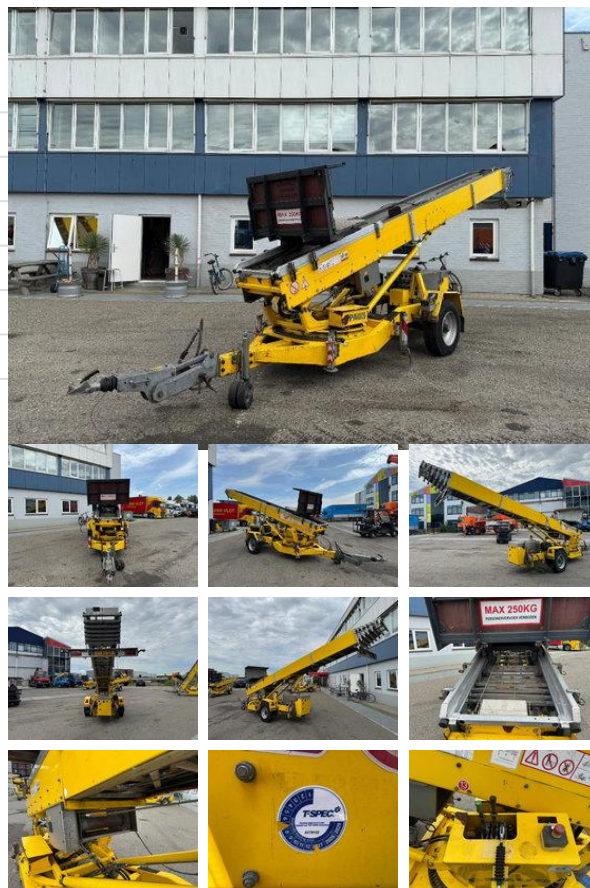

Paus 37 WH 37 WH - LIFT 37 METER / 300 KG - TÜV UNTILL 07/2027

General characteristics

Price	€ 18.950
Brand	Paus
Subcategory	Work platform
License plate	31-WL-ZF
Year of construction	2015
Date of first registration	28-04-2015
Condition	Used
Reference	RHT20805

Properties

Single weight	3.100kg
Load capacity	100kg
GVW	3.200kg
Width	190cm
Serial number	W09502135F5P06889

Technical specifications

Number of axes	1
----------------	---

Description

Superstructure Construction year: 2015 Crane Meter capacity: 37 m Capacity kilo: 300 kg = More information = Tipper: Back = Dealer information = We do our best to present the data as accurately as possible; however, no rights can be derived from this data. We can also arrange financing for you within the Netherlands.