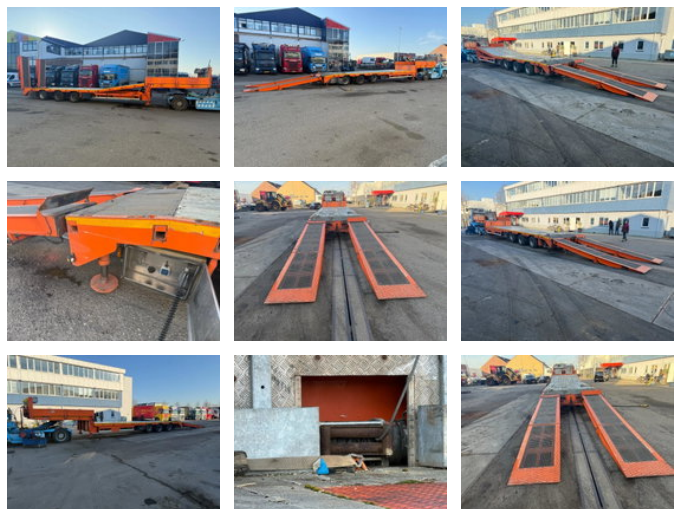

RH TRUCKS

trucks, trailers and machinery

Meusburger MTS 3 MTS 3 2 AXLE FORCED STEERING, 1 LIFT AXLE, DOUBLE HYDR. RAMPS & HYDR. ADJUSTABLE FLOOR

General characteristics

Price	€ 32.950
Brand	Meusburger
Subcategory	Lowloader
Year of construction	2009
Date of first registration	06-04-2009
Condition	Used
Reference	RHS-MEM49255

Properties

Single weight	12.500kg
Load capacity	32.500kg
GVW	45.000kg

Serial number

W09TS3000990M4925

Meusburger MTS 3 MTS 3 2 AXLE FORCED STEERING, 1 LIFT AXLE, DOUBLE HYDR. RAMPS & HYDR. ADJUSTABLE FLOOR