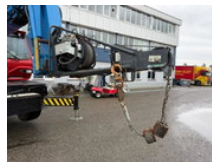

RH TRUCKS

trucks, trailers and machinery

Merlo ROTO40.26MCSS ROTO40.26MCSS

General features

Price	Price on request
Brand	Merlo
Subcategory	Rotating telehandler
Construction year	2017
Hourmeter reading	7517
Condition	Used
Fuel	Diesel
CE marking	Yes

Characteristics

Empty weight	16.050kg
Lifting capacity	4.000kg
Mast type	Telescope

Merlo ROTO40.26MCSS ROTO40.26MCSS

Technical specifications

Engine output

170hp

Description

Year of manufacture: 2017 = Dealer information = We do our best to present the data as accurately as possible; however, no rights can be derived from this data. We can also arrange financing for you within the Netherlands.