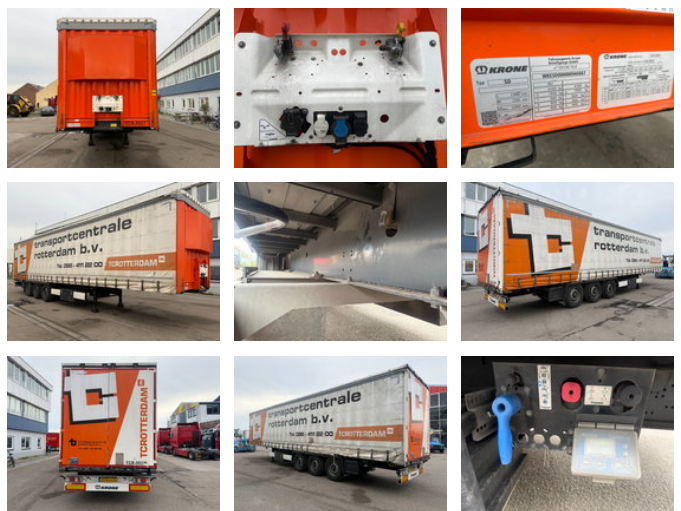

RH TRUCKS

trucks, trailers and machinery

Krone N/A 3 AS SCHUIFZEI+dak

General features

Price	Price on request
Brand	Krone
Subcategory	Sliding curtain
Licence plate	OS-64-LG
Construction year	2020
Date of first registration	14-10-2020
Condition	Used
Reference	RHT/KR946667

Characteristics

Empty weight	6.400kg
Load capacity	34.600kg
GVW	41.000kg
Length	1.386cm

Width

255cm

Serial number

WKESD000000946667

Krone N/A 3 AS SCHUIFZEI+dak

Technical specifications