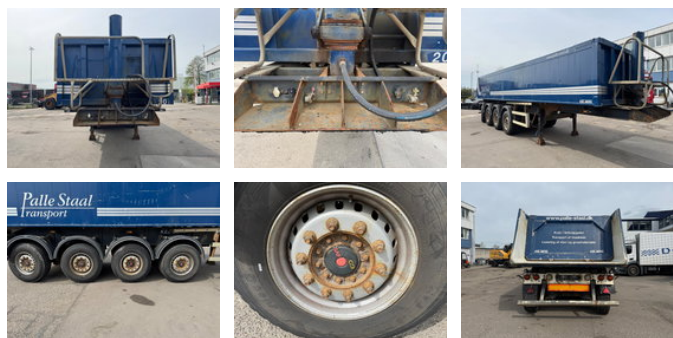

RH TRUCKS

trucks, trailers and machinery

Kel-Berg 4 AXLE SAF KIPPER

General features

Price € 13.950

Brand Kel-Berg

Subcategory Tipper

Construction year 2015

Date of first registration 07-09-2015

Color Blue

Condition Used

Reference RHT / KEE18931

Characteristics

Empty weight 8.460kg

GVW 48.000kg

Serial number

SKBT48S43FKE18931

Kel-Berg 4 AXLE SAF KIPPER

Technical specifications

Number of axes

4

Accessories