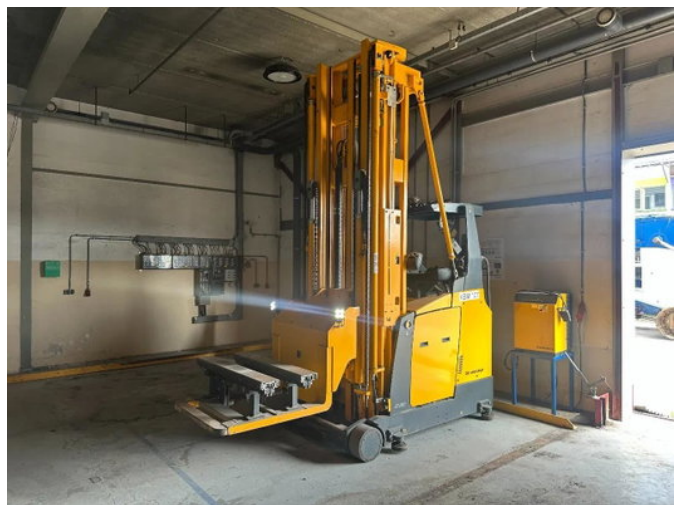

# RH TRUCKS

trucks, trailers and machinery

### Properties

Single weight	5.865kg
Serial number	FN426068
Max. lifting capacity	1.200kg
Lifting height	840cm