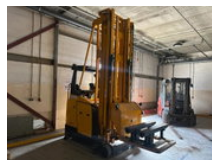

RH TRUCKS

trucks, trailers and machinery

Jungheinrich ETX513 ETX513

General characteristics

Price	Price on request
Brand	Jungheinrich
Subcategory	Pallet truck
Year of construction	2011
Date of first registration	01-01-2011
Hours displayed	5697
Condition	Used
Fuel	Electric
CE marking	And

Properties

Single weight	5.865kg
Serial number	FN426068
Max. lifting capacity	1.200kg
Lifting height	840cm

Jungheinrich ETX513 ETX513

Technical specifications

Assets

10hp

Description

We do our best to present the data as accurately as possible; however, no rights can be derived from this data. We can also arrange financing for you within the Netherlands.