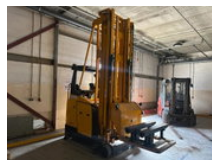

RH TRUCKS

trucks, trailers and machinery

Jungheinrich ETX513 ETX513

General characteristics

Price	Price on request
Brand	Jungheinrich
Subcategory	Pallet truck
Year of construction	2011
Date of first registration	01-01-2011
Hours displayed	5697
Condition	Used
Fuel	Electric
CE marking	And

Properties

Single weight	5.865kg
Serial number	FN426068
Max. lifting capacity	1.200kg
Lifting height	840cm