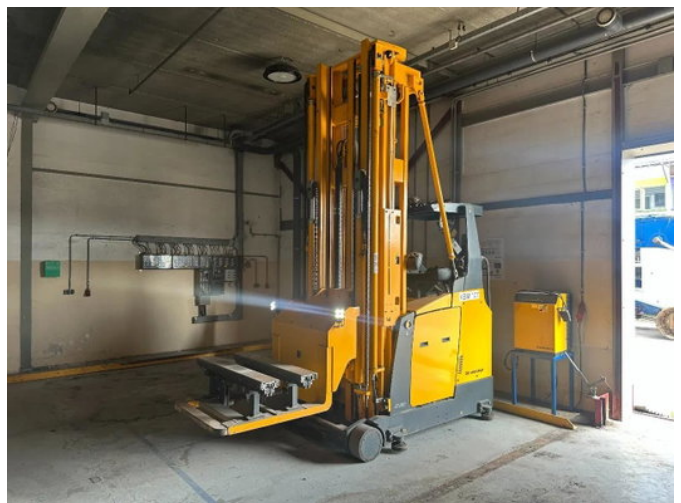

RH TRUCKS

trucks, trailers and machinery

Jungheinrich ETX513 ETX513

General characteristics

Price	Price on request
Brand	Jungheinrich
Subcategory	Pallet truck
Year of construction	2011
Date of first registration	01-01-2011
Hours displayed	5697
Condition	Used
Fuel	Electric
CE marking	And

Properties

Single weight	5.865kg
Serial number	FN426068
Max. lifting capacity	1.200kg
Lifting height	840cm

Jungheinrich ETX513 ETX513

Technical specifications

Assets

10hp

Description

We do our best to present the data as accurately as possible; however, no rights can be derived from this data. We can also arrange financing for you within the Netherlands.