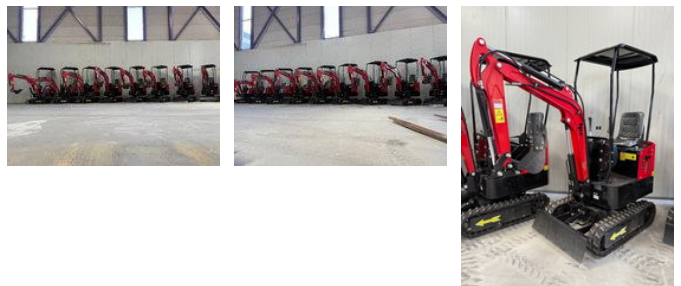

RH TRUCKS

trucks, trailers and machinery

JPC HT12 - NEW AND UNUSED!

General features

Price	€ 4.450
Brand	JPC
Subcategory	Mini digger crawler
Construction year	2024
Color	Red
Condition	Used
General condition	Very good
Fuel	Diesel
Reference	RHT - JP411499
CE marking	Yes

Characteristics

Empty weight	1.020kg
Serial number	MD202411499

JPC HT12 - NEW AND UNUSED!

Technical specifications

Engine output

12hp

Accessories