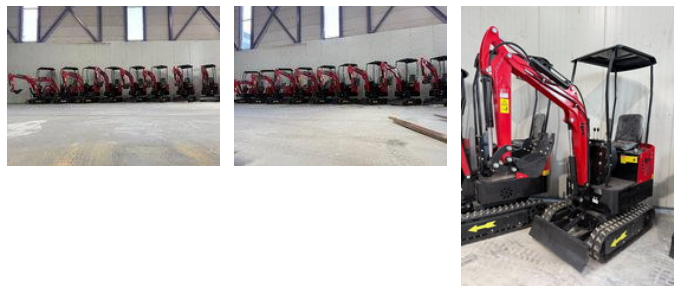

RH TRUCKS

trucks, trailers and machinery

JPC HT12 - NEW AND UNUSED!

General features

Price	€ 4.450
Brand	JPC
Subcategory	Mini digger crawler
Construction year	2024
Color	Red
Condition	Used
General condition	Very good
Fuel	Diesel
Reference	RHT - JP411458
CE marking	Yes

Characteristics

Empty weight	1.020kg
Serial number	MD202411458

JPC HT12 - NEW AND UNUSED!

Technical specifications

Engine output

12hp

Accessories