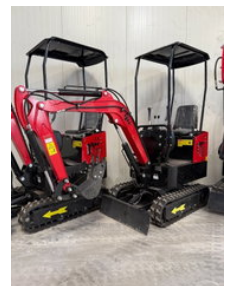

RH TRUCKS

trucks, trailers and machinery

JPC HT12 - NEW AND UNUSED!

General features

Price	€ 4.450
Brand	JPC
Subcategory	Mini digger crawler
Construction year	2024
Color	Red
Condition	Used
General condition	Very good
Fuel	Diesel
Reference	RHT - JP411450
CE marking	Yes

Characteristics

Empty weight	1.020kg
Serial number	MD202411450

JPC HT12 - NEW AND UNUSED!

Technical specifications

Engine output

12hp

Accessories