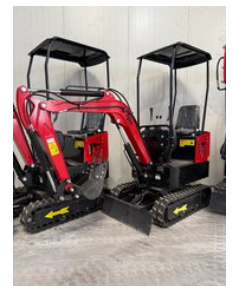

# RH TRUCKS

trucks, trailers and machinery

## JPC HT12 - NEW AND UNUSED!

### General features

Price	€ 4.450
Brand	JPC
Subcategory	Mini digger crawler
Construction year	2024
Color	Red
Condition	Used
General condition	Very good
Fuel	Diesel
Reference	RHT - JP411450
CE marking	Yes