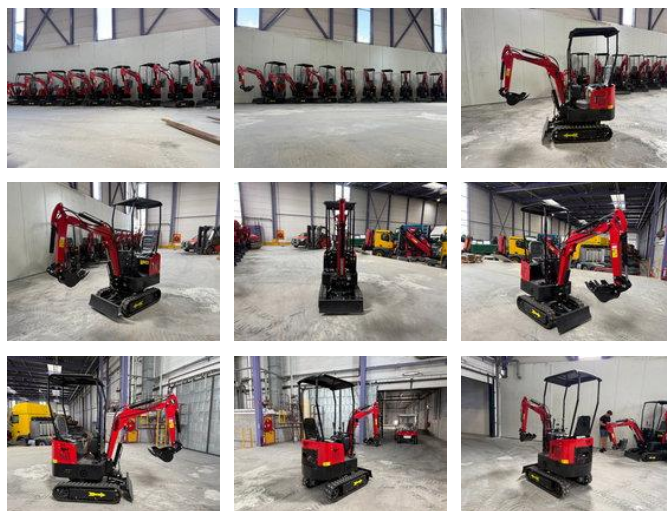

# RH TRUCKS

trucks, trailers and machinery

## JPC HT12 - NEW AND UNUSED!

### General features

Price	€ 4.450
Brand	JPC
Subcategory	Mini digger crawler
Construction year	2024
Color	Red
Condition	Used
General condition	Very good
Fuel	Diesel
Reference	RHT - JP411424
CE marking	Yes

## Technical specifications

Engine output

12hp