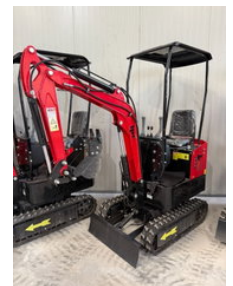

RH TRUCKS

trucks, trailers and machinery

JPC HT12 - NEW AND UNUSED!

General features

Price	€ 4.450
Brand	JPC
Subcategory	Mini digger crawler
Construction year	2024
Color	Red
Condition	Used
General condition	Very good
Fuel	Diesel
Reference	RHT - JP411280
CE marking	Yes

Characteristics

Empty weight	1.020kg
Serial number	MD202411280

JPC HT12 - NEW AND UNUSED!

Technical specifications

Engine output

12hp

Accessories