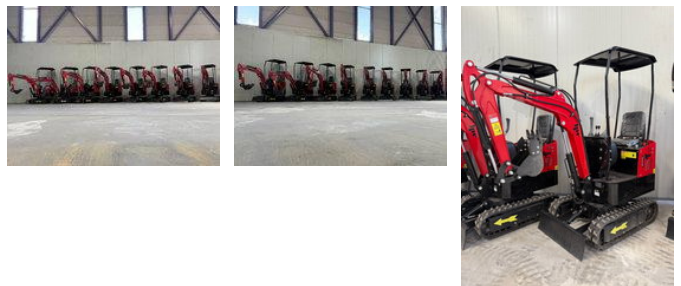

RH TRUCKS

trucks, trailers and machinery

JPC HT12 - NEW AND UNUSED!

General features

Price	€ 4.450
Brand	JPC
Subcategory	Mini digger crawler
Construction year	2024
Color	Red
Condition	Used
General condition	Very good
Fuel	Diesel
Reference	RHT - JP411214
CE marking	Yes

Characteristics

Empty weight	1.020kg
Serial number	MD202411214