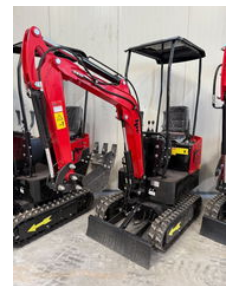

# RH TRUCKS

trucks, trailers and machinery

## JPC HT12 - NEW AND UNUSED!

### General features

Price	€ 5.950
Brand	JPC
Subcategory	Mini digger crawler
Construction year	2024
Color	Red
Condition	Used
General condition	Very good
Fuel	Diesel
Reference	RHT - JP411207
CE marking	Yes