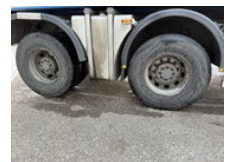

RH TRUCKS

trucks, trailers and machinery

DAF CF 530 8X4 - FULL STEEL SUSP. - BIG AXLES + HYVA TIPPER

General characteristics

Price	€ 69.950
Brand	DAF
Model	CF 530
Subcategory	Tipper
License plate	16-BNL-3
Meter reading	458.223km
Year of construction	2019
Date of first registration	29-05-2019
Colour	Black
Condition	Used
Fuel	Diesel
Emission class	Euro 6
Reference	RHT / DA221492

Properties

Single weight	17.000kg
Load capacity	26.000kg
GVW	43.000kg