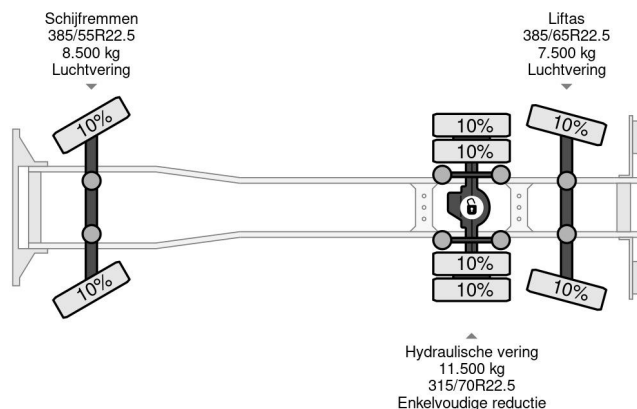

MAN 6X2 - EURO 5 + ZEPRO LIFT + LIFT/STEERING AXLE

COMMON

Price	€ 11.950,- ex VAT
Id	MA137867
Make	MAN
Type	6X2 - EURO 5 + ZEPRO LIFT + LIFT/STEERING AXLE
Year	2010
Mileage	481.299 km
Construction	Box body
Gross weight	26.000 kg
Emissionclass	5

MAN TGX 26.360 6X2 - EURO 5 + ZEPRO LIFT + LIFT/STE...

Referentienummer: MA137867

PROPERTIES

First registration date	05-01-2010
Fuel	Diesel
Transmission	Automatic
Vehicle identification number	WMA21XZZXAW137867
Axle configuration	6x2
Axle count	3
Weight	12.800 kg
Power kw	265
Power hp	360
Construction dimensions (l/b/h)	
Load capacity	13.200 kg