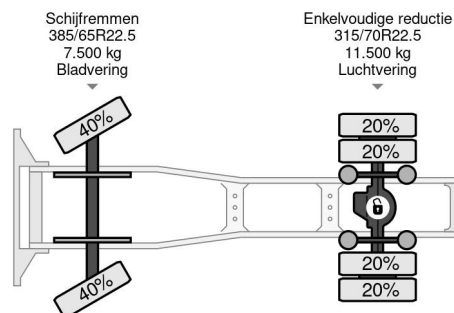

### COMMON

Price	On request ex VAT
Id	VO847410
Make	Volvo
Type	4X2 EURO 6 SKIRTS TÜV TILL 10-2025
Year	2018
Mileage	919.012 km
Construction	Standard tractor
Gross weight	20.500 kg
Emissionclass	6

Volvo FM 370 4X2 EURO 6 SKIRTS TÜV TILL 10-2025

### PROPERTIES

First registration date	02-01-2018
Mot expiry date	19-10-2025
License plate	00-BKH-9
Fuel	Diesel
Transmission	Automatic
Vehicle identification number	YV2X922A9JB847410
Axle configuration	4x2
Axle count	2
Weight	7.749 kg
Cylinder count	6
Power kw	278
Power hp	378
Wheelbase	380 cm
Load capacity	12.751 kg
Length	599 cm
Width	254 cm