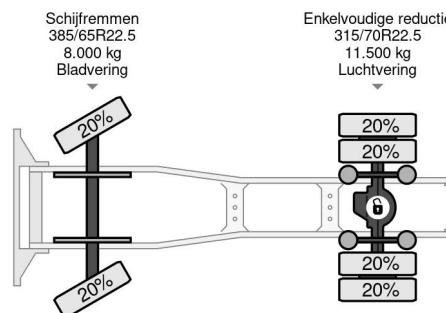

DESCRIPTION

VIDEO AVAILABLE