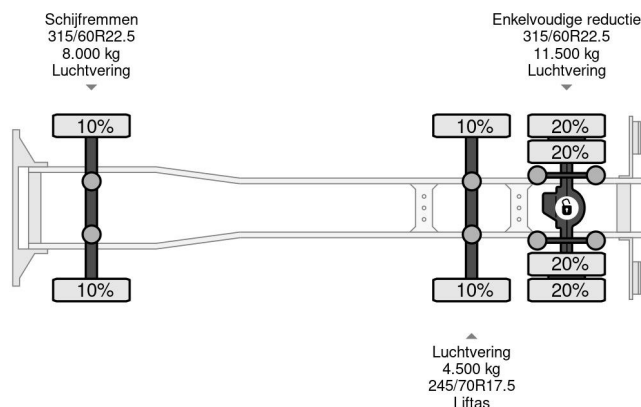

Mercedes-Benz 1939 - 6X2 - EURO 6 + KAESSBOHRER + KAESSBOHRER HANGER + WINCH

COMMON

Price	On request ex VAT
Id	MB855817+KA405433-2
Make	Mercedes-Benz
Type	1939 - 6X2 - EURO 6 + KAESSBOHRER + KAESSBOHRER HANGER + WINCH
Year	2014
Mileage	892.693 km
Construction	Car transporter
Gross weight	24.000 kg
Emissionclass	6

Mercedes-Benz Actros 1939 - 6X2 - EURO 6 + KAESSBOHRER...

Referentienummer: MB855817+KA405433-2

PROPERTIES

First registration date	13-08-2014
Mot expiry date	04-10-2025
License plate	26-BFD-3
Fuel	Diesel
Transmission	Automatic
Vehicle identification number	WDB9630051L855817
Axle configuration	6x2
Axle count	3
Weight	13.000 kg
Cylinder count	6
Power kw	290
Power hp	394
Wheelbase	580 cm
Construction dimensions (l/b/h)	
Load capacity	11.000 kg
Length	1.040 cm
Width	255 cm

Speed limiter • Spotlights • Twin fuel tank • Vehicle heater
• Visor

DESCRIPTION

VIDEO AVAILABLE
KAESSBOHRER ATP 003
79-WJ-FR
VAK654D0C01405433
20-01-2005
2X BPW AXLE 20%
285/70R19.5