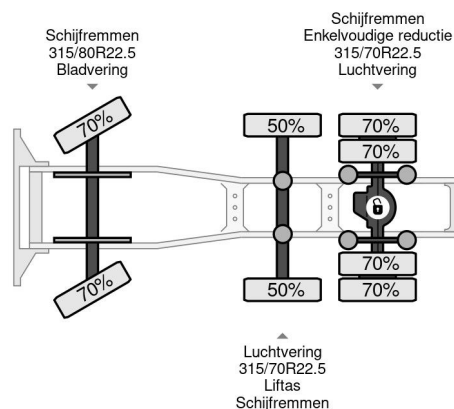

PROPERTIES

First registration date	05-05-2017
Fuel	Diesel
Transmission	Automatic
Vehicle identification number	WMA24XZZ1HP090336
Axle configuration	6x2
Axle count	3
Weight	8.527 kg
Power kw	338
Power hp	460
Load capacity	17.473 kg

MAN TGX 26.460 6X2 EURO 6 ONLY 554.182 KM

Referentienummer: MA090336

DESCRIPTION

VIDEO AVAILABLE