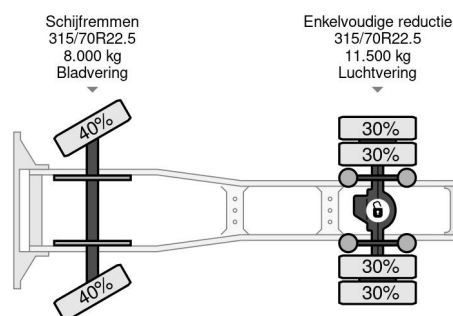

DESCRIPTION

VIDEO AVAILABLE