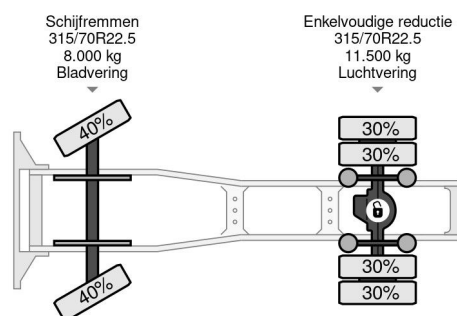

PROPERTIES

First registration date	19-09-2017
License plate	96-BJX-1
Fuel	Diesel
Transmission	Automatic
Vehicle identification number	XLRTEM4100G173416
Axle configuration	4x2
Axle count	2
Weight	7.029 kg
Cylinder count	6
Power kw	300
Power hp	408
Wheelbase	380 cm
Load capacity	12.471 kg
Length	592 cm
Width	255 cm

DAF CF 410 4X2 STANDARD EURO 6 FRIDGE

Referentienummer: DA173416

DESCRIPTION

VIDEO AVAILABLE