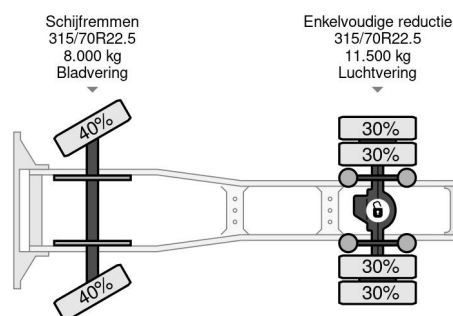

PROPERTIES

First registration date	19-09-2017
License plate	96-BJX-1
Fuel	Diesel
Transmission	Automatic
Vehicle identification number	XLRTEM4100G173416
Axle configuration	4x2
Axle count	2
Weight	7.029 kg
Cylinder count	6
Power kw	300
Power hp	408
Wheelbase	380 cm
Load capacity	12.471 kg
Length	592 cm
Width	255 cm

DAF CF 410 4X2 STANDARD EURO 6 FRIDGE

Referentienummer: DA173416

DESCRIPTION

VIDEO AVAILABLE