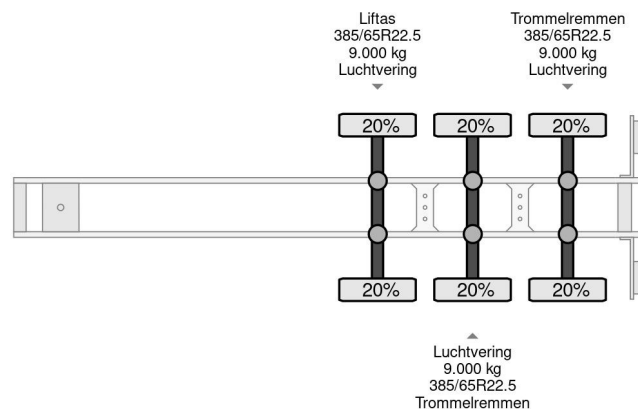

Krone SDP 27 - 3 AXLE BPW + LIFTING AXLE

COMMON

Price	€ 2.950,- ex VAT
Id	KR271006-G
Make	Krone
Type	SDP 27 - 3 AXLE BPW + LIFTING AXLE
Year	2002
Construction	Curtain sided
Gross weight	39.000 kg

PROPERTIES

First registration date	24-05-2002
License plate	OG-18-YD
Vehicle identification number	WKESDP27011271006
Axle count	3
Weight	7.000 kg
Wheelbase	886 cm
Construction dimensions (l/b/h)	
Load capacity	32.000 kg
Length	1.387 cm
Width	255 cm

Krone SDP 27 - 3 AXLE BPW + LIFTING AXLE

Referentienummer: KR271006-G

ACCESSORIES

- Anti-lock braking system
- Rear doors

DESCRIPTION