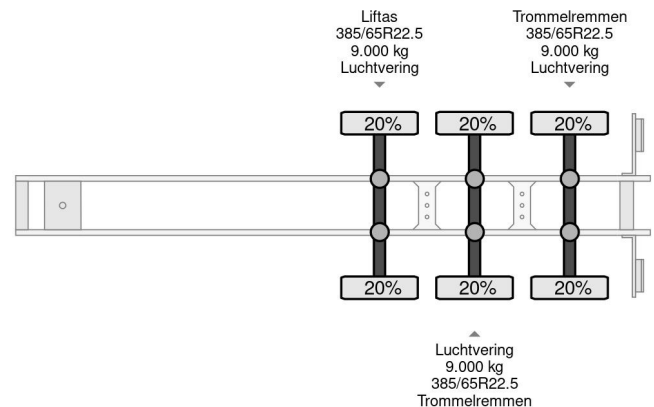

ACCESSORIES

- Anti-lock braking system
- Rear doors

DESCRIPTION