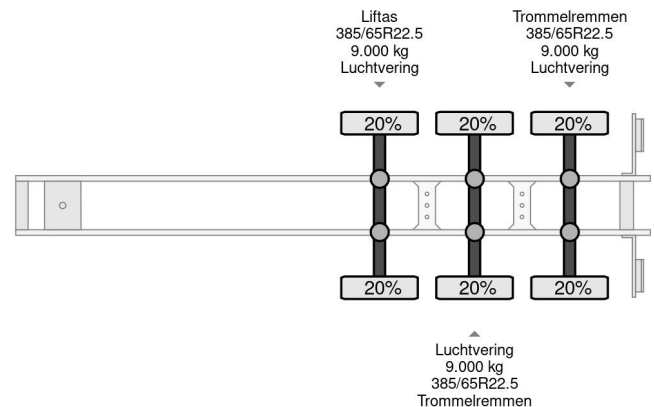

Krone SDP 27 - 3 AXLE BPW + LIFTING AXLE

COMMON

Price	€ 2.950,- ex VAT
Id	KR271006-G
Make	Krone
Type	SDP 27 - 3 AXLE BPW + LIFTING AXLE
Year	2002
Construction	Curtain sided
Gross weight	39.000 kg

PROPERTIES

First registration date	24-05-2002
License plate	OG-18-YD
Vehicle identification number	WKESDP27011271006
Axle count	3
Weight	7.000 kg
Wheelbase	886 cm
Construction dimensions (l/b/h)	
Load capacity	32.000 kg
Length	1.387 cm
Width	255 cm

Krone SDP 27 - 3 AXLE BPW + LIFTING AXLE

Referentienummer: KR271006-G

ACCESSORIES

- Anti-lock braking system
- Rear doors

DESCRIPTION