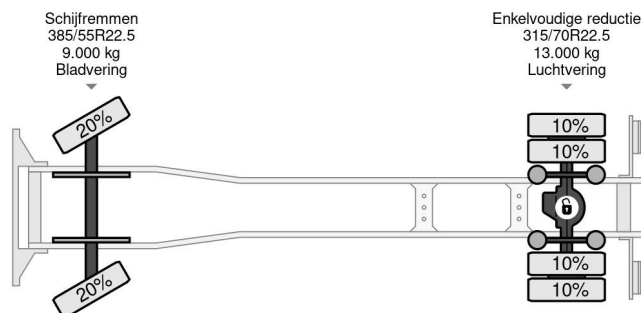

### COMMON

Price	€ 13.750,- ex VAT
Id	VO755115
Make	Volvo
Type	4X2 - EURO 6 + DHOLLANDIA LIFT + TÜV 12-2025
Year	2013
Mileage	1.249.766 km
Construction	Box body
Gross weight	22.000 kg
Emissionclass	6

Volvo FM 420 4X2 - EURO 6 + DHOLLANDIA LIFT + TÜV 12-...

### PROPERTIES

First registration date	17-12-2013
Mot expiry date	17-12-2025
License plate	12-BDL-5
Fuel	Diesel
Transmission	Automatic
Vehicle identification number	YV2XTW0A8EA755115
Axle configuration	4x2
Axle count	2
Weight	10.770 kg
Cylinder count	6
Power kw	315
Power hp	428
Wheelbase	600 cm
Construction dimensions (l/b/h)	
Load capacity	11.230 kg
Length	980 cm
Width	255 cm