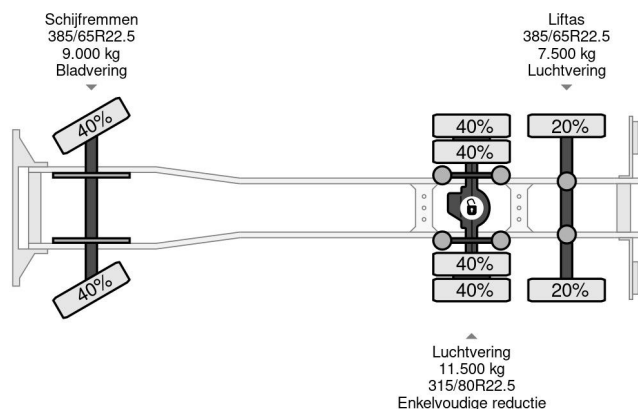

DAF 6X2 - EURO 6 + HIAB MULTILIFT + REMOTE + TÜV 10-2025

COMMON

Price	€ 29.950,- ex VAT
Id	DA077612
Make	DAF
Type	6X2 - EURO 6 + HIAB MULTILIFT + REMOTE + TÜV 10-2025
Year	2016
Mileage	413.424 km
Construction	Hook arm system
Gross weight	28.000 kg
Emissionclass	6

DAF CF 510 6X2 - EURO 6 + HIAB MULTILIFT + REMOTE + ...

Referentienummer: DA077612

PROPERTIES

First registration date	14-03-2016
Mot expiry date	01-10-2025
License plate	38-BPT-9
Fuel	Diesel
Transmission	Automatic
Vehicle identification number	XLRASM4300G077612
Axle configuration	6x2
Axle count	3
Weight	11.652 kg
Cylinder count	6
Power kw	375
Power hp	510
Wheelbase	600 cm
Load capacity	16.348 kg
Length	855 cm
Width	255 cm