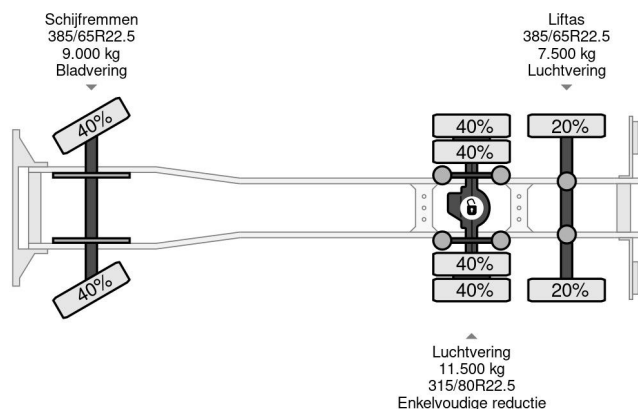

## COMMON

Price	€ 29.950,- ex VAT
Id	DA077612
Make	DAF
Type	6X2 - EURO 6 + HIAB MULTILIFT + REMOTE + TÜV 10-2025
Year	2016
Mileage	413.424 km
Construction	Hook arm system
Gross weight	28.000 kg
Emissionclass	6

## PROPERTIES

First registration date	14-03-2016
Mot expiry date	01-10-2025
License plate	38-BPT-9
Fuel	Diesel
Transmission	Automatic
Vehicle identification number	XLRASM4300G077612
Axle configuration	6x2
Axle count	3
Weight	11.652 kg
Cylinder count	6
Power kw	375
Power hp	510
Wheelbase	600 cm
Load capacity	16.348 kg
Length	855 cm
Width	255 cm