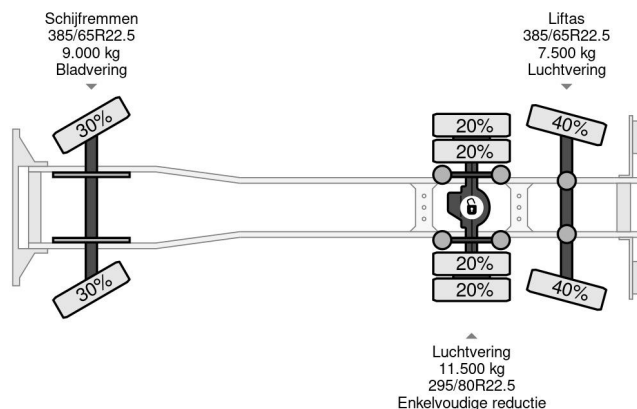

DAF 6X2 - EURO 6 + VDL P-18 + REMOTE + LIFT AXLE

COMMON

Price	€ 32.750,- ex VAT
Id	DA116393
Make	DAF
Type	6X2 - EURO 6 + VDL P-18 + REMOTE + LIFT AXLE
Year	2016
Mileage	278.990 km
Construction	Portal arm system
Gross weight	28.000 kg
Emissionclass	6

DAF CF 400 6X2 - EURO 6 + VDL P-18 + REMOTE + LIFT A...

Referentienummer: DA116393

PROPERTIES

First registration date	10-08-2016
Mot expiry date	20-09-2025
License plate	32-BHL-9
Fuel	Diesel
Transmission	Automatic
Vehicle identification number	XLRASM4100G116393
Axle configuration	6x2
Axle count	3
Weight	12.700 kg
Cylinder count	6
Power kw	291
Power hp	396
Wheelbase	450 cm
Load capacity	15.300 kg
Length	982 cm
Width	250 cm