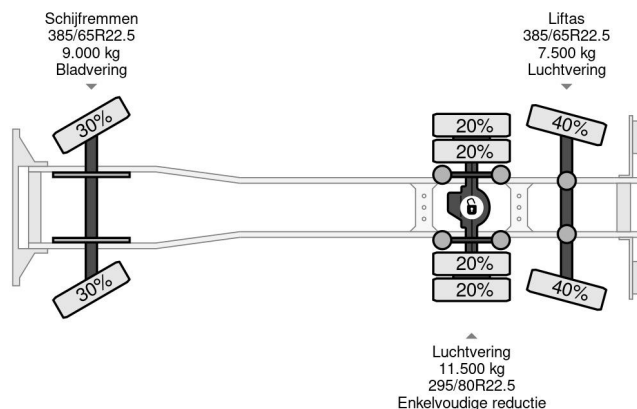

## DAF 6X2 - EURO 6 + VDL P-18 + REMOTE + LIFT AXLE

### COMMON

Price	€ 32.750,- ex VAT
Id	DA116393
Make	DAF
Type	6X2 - EURO 6 + VDL P-18 + REMOTE + LIFT AXLE
Year	2016
Mileage	278.990 km
Construction	Portal arm system
Gross weight	28.000 kg
Emissionclass	6

DAF CF 400 6X2 - EURO 6 + VDL P-18 + REMOTE + LIFT A...

Referentienummer: DA116393

### PROPERTIES

First registration date	10-08-2016
Mot expiry date	20-09-2025
License plate	32-BHL-9
Fuel	Diesel
Transmission	Automatic
Vehicle identification number	XLRASM4100G116393
Axle configuration	6x2
Axle count	3
Weight	12.700 kg
Cylinder count	6
Power kw	291
Power hp	396
Wheelbase	450 cm
Load capacity	15.300 kg
Length	982 cm
Width	250 cm