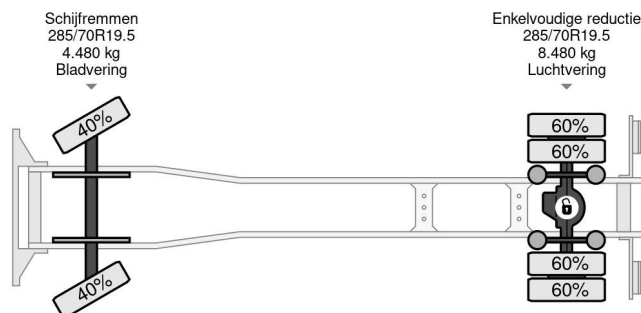

Volvo 4X2 EURO 6 BOX DHOLLANDIA 1500 KG

COMMON

Price	On request ex VAT
Id	VO113324
Make	Volvo
Type	4X2 EURO 6 BOX DHOLLANDIA 1500 KG
Year	2017
Mileage	513.759 km
Construction	Box body
Gross weight	12.000 kg
Emissionclass	6

Volvo FL 250 4X2 EURO 6 BOX DHOLLANDIA 1500 KG

Referentienummer: VO113324

PROPERTIES

First registration date	30-06-2017
Mot expiry date	29-04-2025
License plate	70-BJR-8
Fuel	Diesel
Transmission	Automatic
Vehicle identification number	YV2T0X1A5HZ113324
Axle configuration	4x2
Axle count	2
Weight	7.565 kg
Cylinder count	6
Power kw	188
Power hp	256
Wheelbase	470 cm
Construction dimensions (l/b/h)	
Load capacity	4.435 kg
Length	872 cm
Width	255 cm