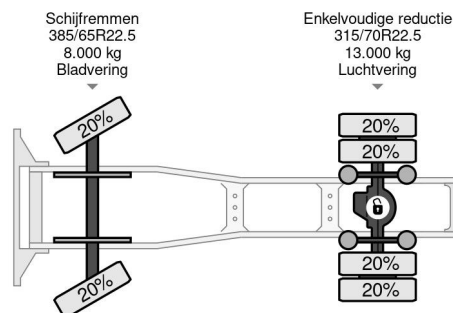

DESCRIPTION

VIDEO AVAILABLE