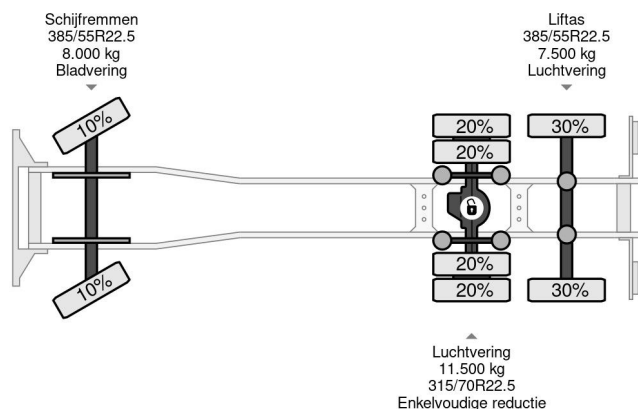

DESCRIPTION

VIDEO AVAILABLE