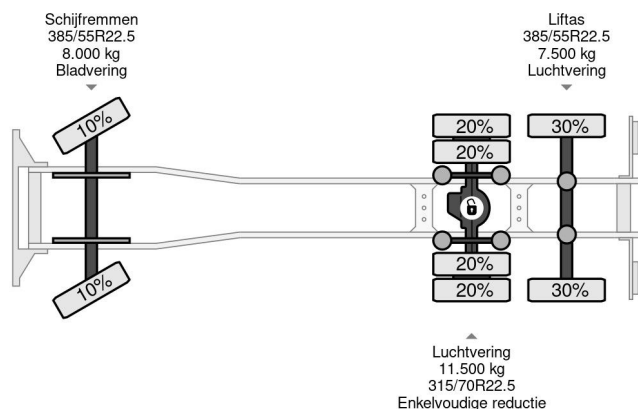

PROPERTIES

First registration date	27-07-2016
Fuel	Diesel
Transmission	Automatic
Vehicle identification number	WMA21XZZ6GP076830
Axle configuration	6x2
Axle count	3
Power kw	480
Power hp	653

ACCESSORIES

MAN TGX 26.480 6X2 - EURO 6 + PALFINGER PK20002 + ...

Referentienummer: MA076830-2

DESCRIPTION

VIDEO AVAILABLE