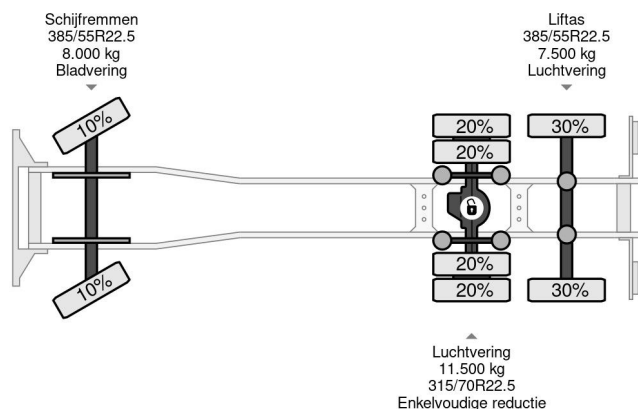

## PROPERTIES

First registration date	27-07-2016
Fuel	Diesel
Transmission	Automatic
Vehicle identification number	WMA21XZZ6GP076830
Axle configuration	6x2
Axle count	3
Power kw	480
Power hp	653
Construction dimensions (l/b/h)	

## DESCRIPTION

VIDEO AVAILABLE  
LECITRAILER  
R2EI  
VV1S2AE0VSN153792  
BPW AXLE 20%-30%  
385/55R22.5  
05-08-2013  
647 CM I X 253 CM B X 275 CM H