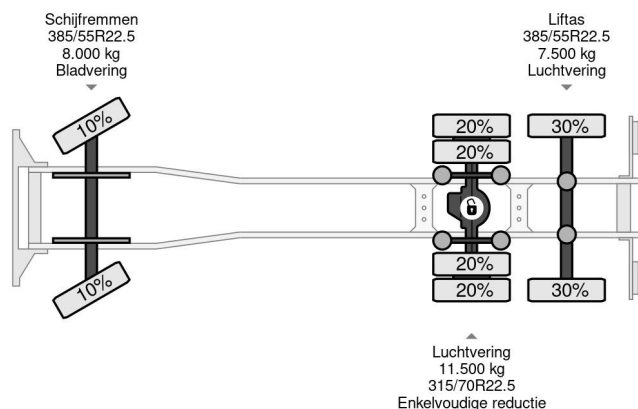

PROPERTIES

First registration date	27-07-2016
Fuel	Diesel
Transmission	Automatic
Vehicle identification number	WMA21XZZ6GP076830
Axle configuration	6x2
Axle count	3
Power kw	480
Power hp	653
Construction dimensions (l/b/h)	

MAN TGX 26.480 6X2 - EURO 6 + PALFINGER PK20002 + ...

Referentienummer: MA076830+LE153792-2

DESCRIPTION

VIDEO AVAILABLE
LECITRAILER
R2EI
VV1S2AE0VSN153792
BPW AXLE 20%-30%
385/55R22.5
05-08-2013
647 CM I X 253 CM B X 275 CM H