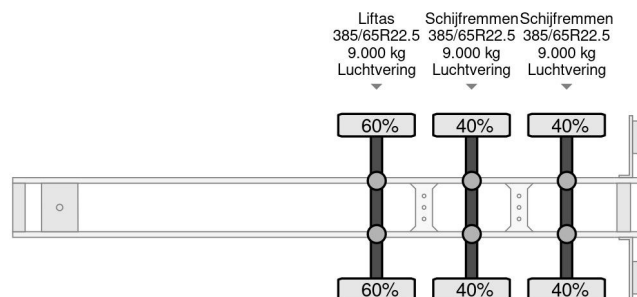

DESCRIPTION

VIDEO AVAILABLE