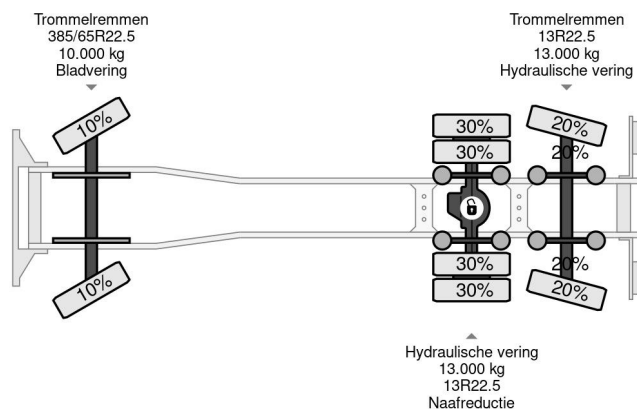

### COMMON

Price	€ 18.950,- ex VAT
Id	GI010013
Make	Ginaf
Type	6X2 - EURO 2 + PALFINGER PK19000 + REMOTE + PALIFT HOOK
Year	1999
Mileage	287.770 km
Construction	Hook arm system
Gross weight	31.500 kg
Emissionclass	2

### PROPERTIES

First registration date	12-04-1999
License plate	BH-FX-46
Fuel	Diesel
Transmission	Manual
Vehicle identification number	XL9AS59XF03010013
Axle configuration	6x2
Axle count	3
Weight	15.780 kg
Cylinder count	6
Power kw	250
Power hp	340
Wheelbase	655 cm
Load capacity	15.720 kg
Width	252 cm