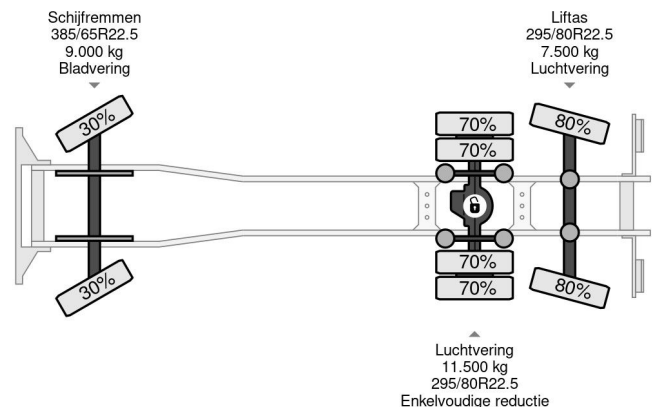

### COMMON

Price	€ 35.950,- ex VAT
Id	VO629988
Make	Volvo
Type	6X2 - EURO 5 + ATLAS 126.3E A2 + REMOTE + LIFT/STEERING AXLE + TÜV 08-2025
Year	2012
Mileage	450.167 km
Construction	Tipper
Gross weight	28.000 kg
Emissionclass	5

### PROPERTIES

First registration date	27-09-2012
Mot expiry date	27-08-2025
License plate	76-BBF-5
Fuel	Diesel
Transmission	Automatic
Vehicle identification number	YV2J1D1C8CB629988
Axle configuration	6x2
Axle count	3
Weight	15.240 kg
Cylinder count	6
Power kw	248
Power hp	337
Wheelbase	597 cm
Construction dimensions (l/b/h)	
Load capacity	12.760 kg
Length	870 cm
Width	252 cm